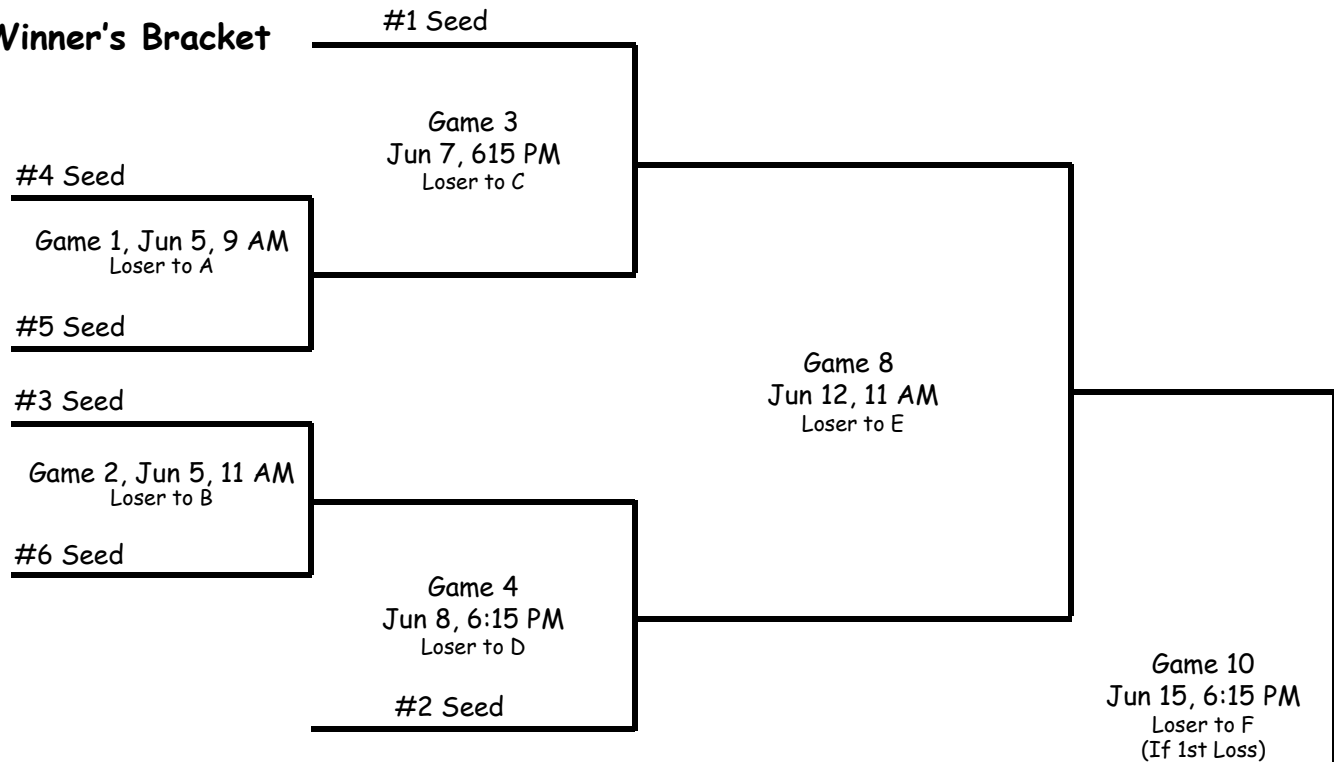

2010 PWLL PIGTAIL TOURNAMENT SCHEDULE

Winner's Bracket

NOTE: The home team will be the **highest seeded** team for each game throughout.

Loser's Bracket