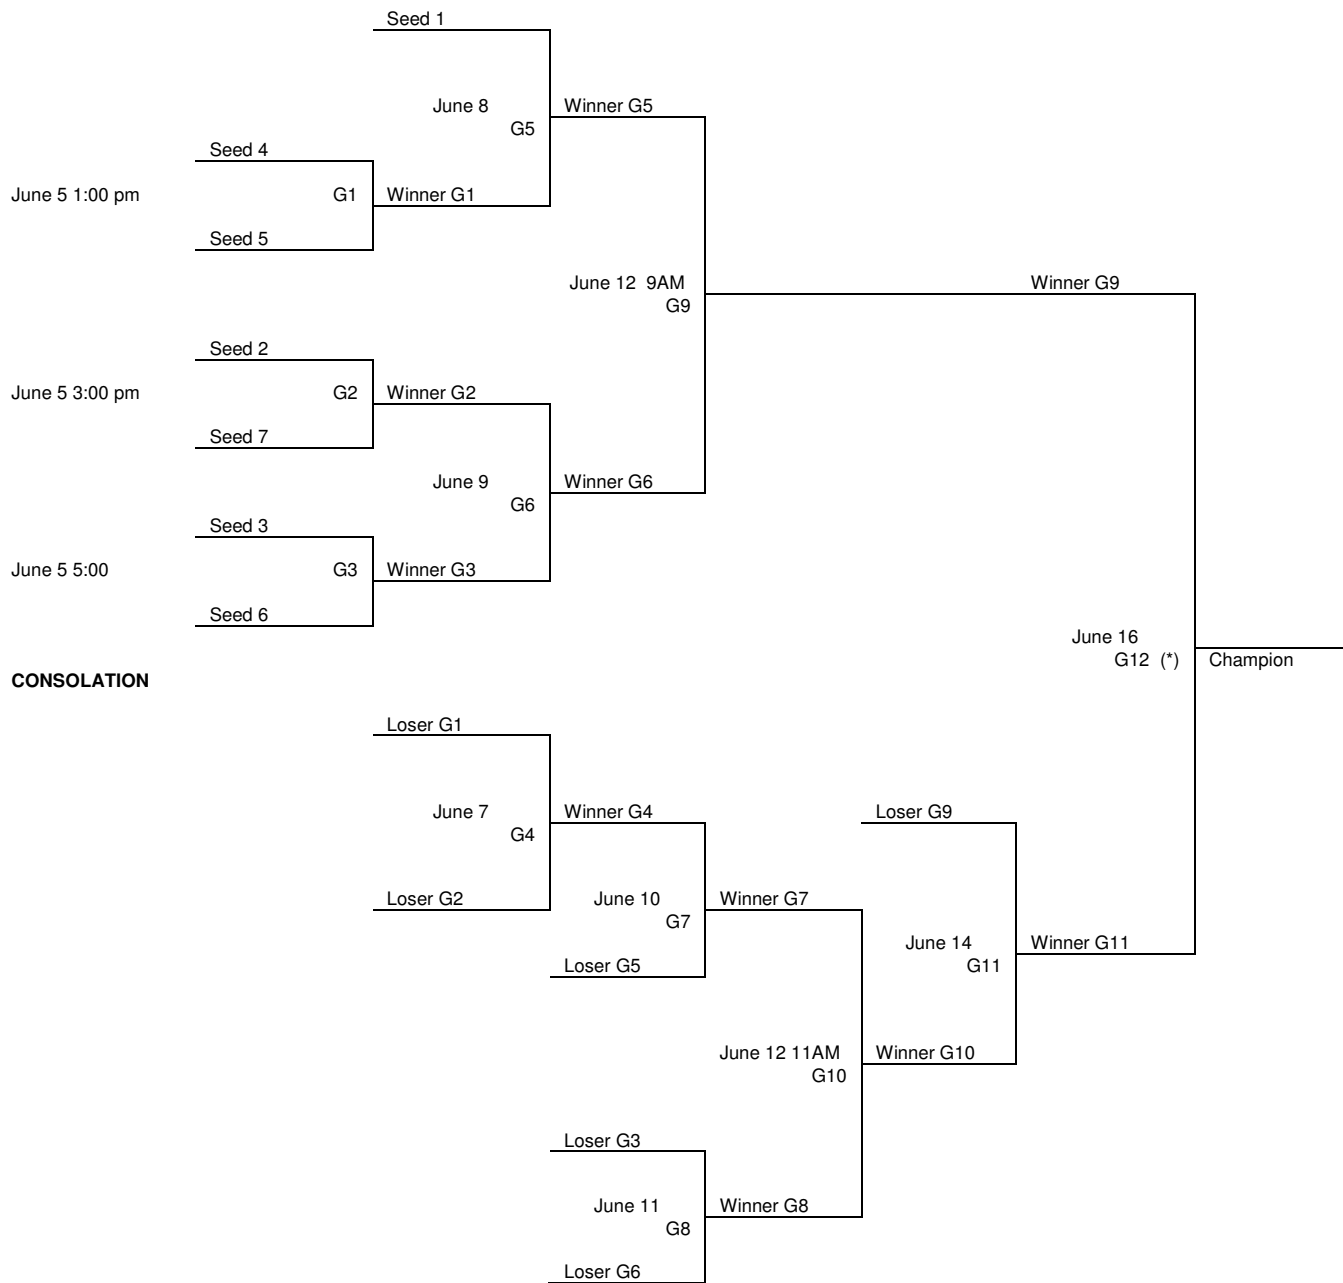

PRINCE WILLIAM LASSIE LEAGUE JUNIOR DIVISION 2010 CHAMPIONSHIP

*-A second game will be played between the teams in Game 12 to determine the champion if it is the first loss for the losing team in Game 12.